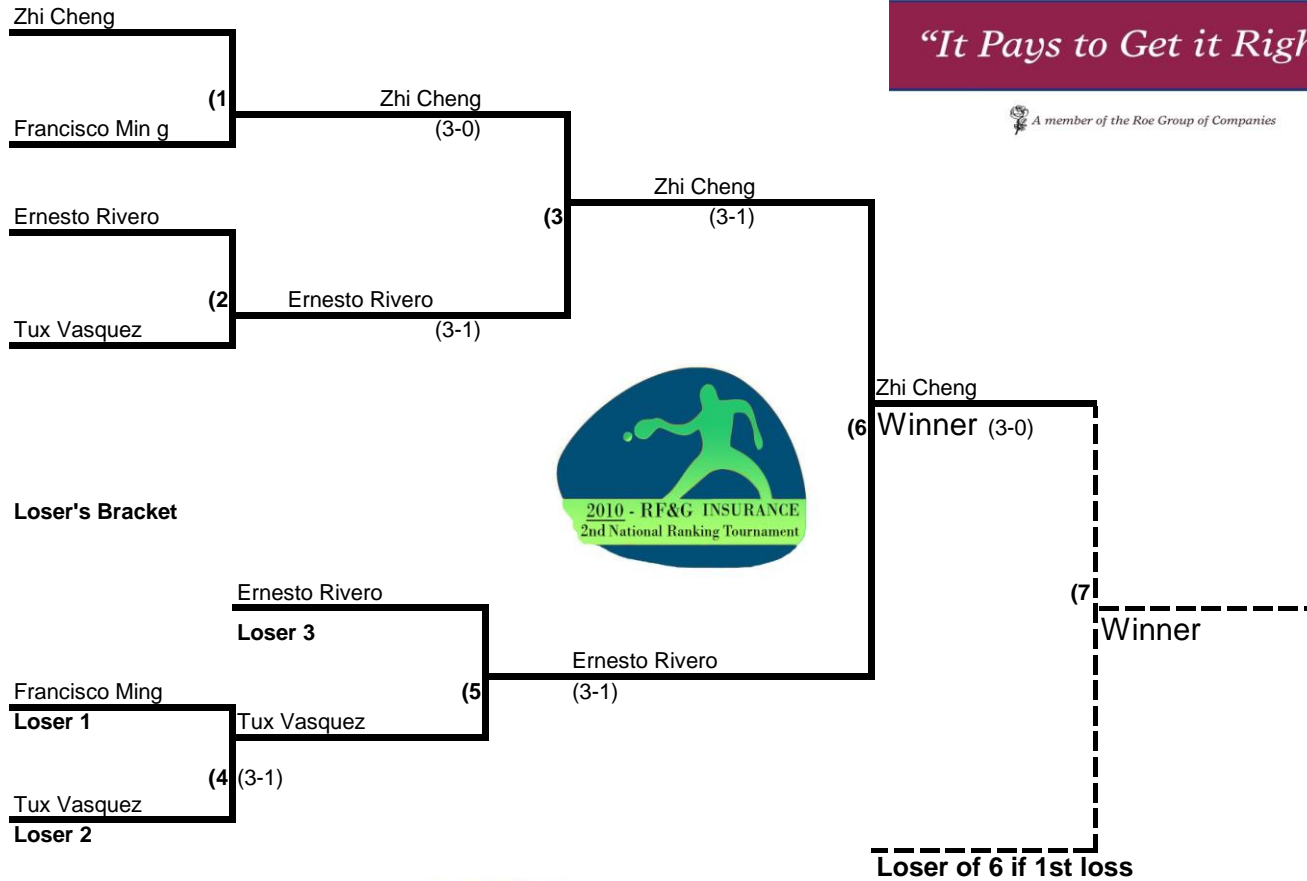

**DOUBLE ELIMINATION A - CATEGORY**

*"It Pays to Get it Right!"*

A member of the Roe Group of Companies

## B- CATEGORY - DOUBLE ELIMINATION

*"It Pays to Get it Right!"*

A member of the Rsc Group of Companies

# DOUBLE ELIMINATION C - CATEGORY

*"It Pays to Get it Right!"*

A member of the Roe Group of Companies

## Loser's Bracket