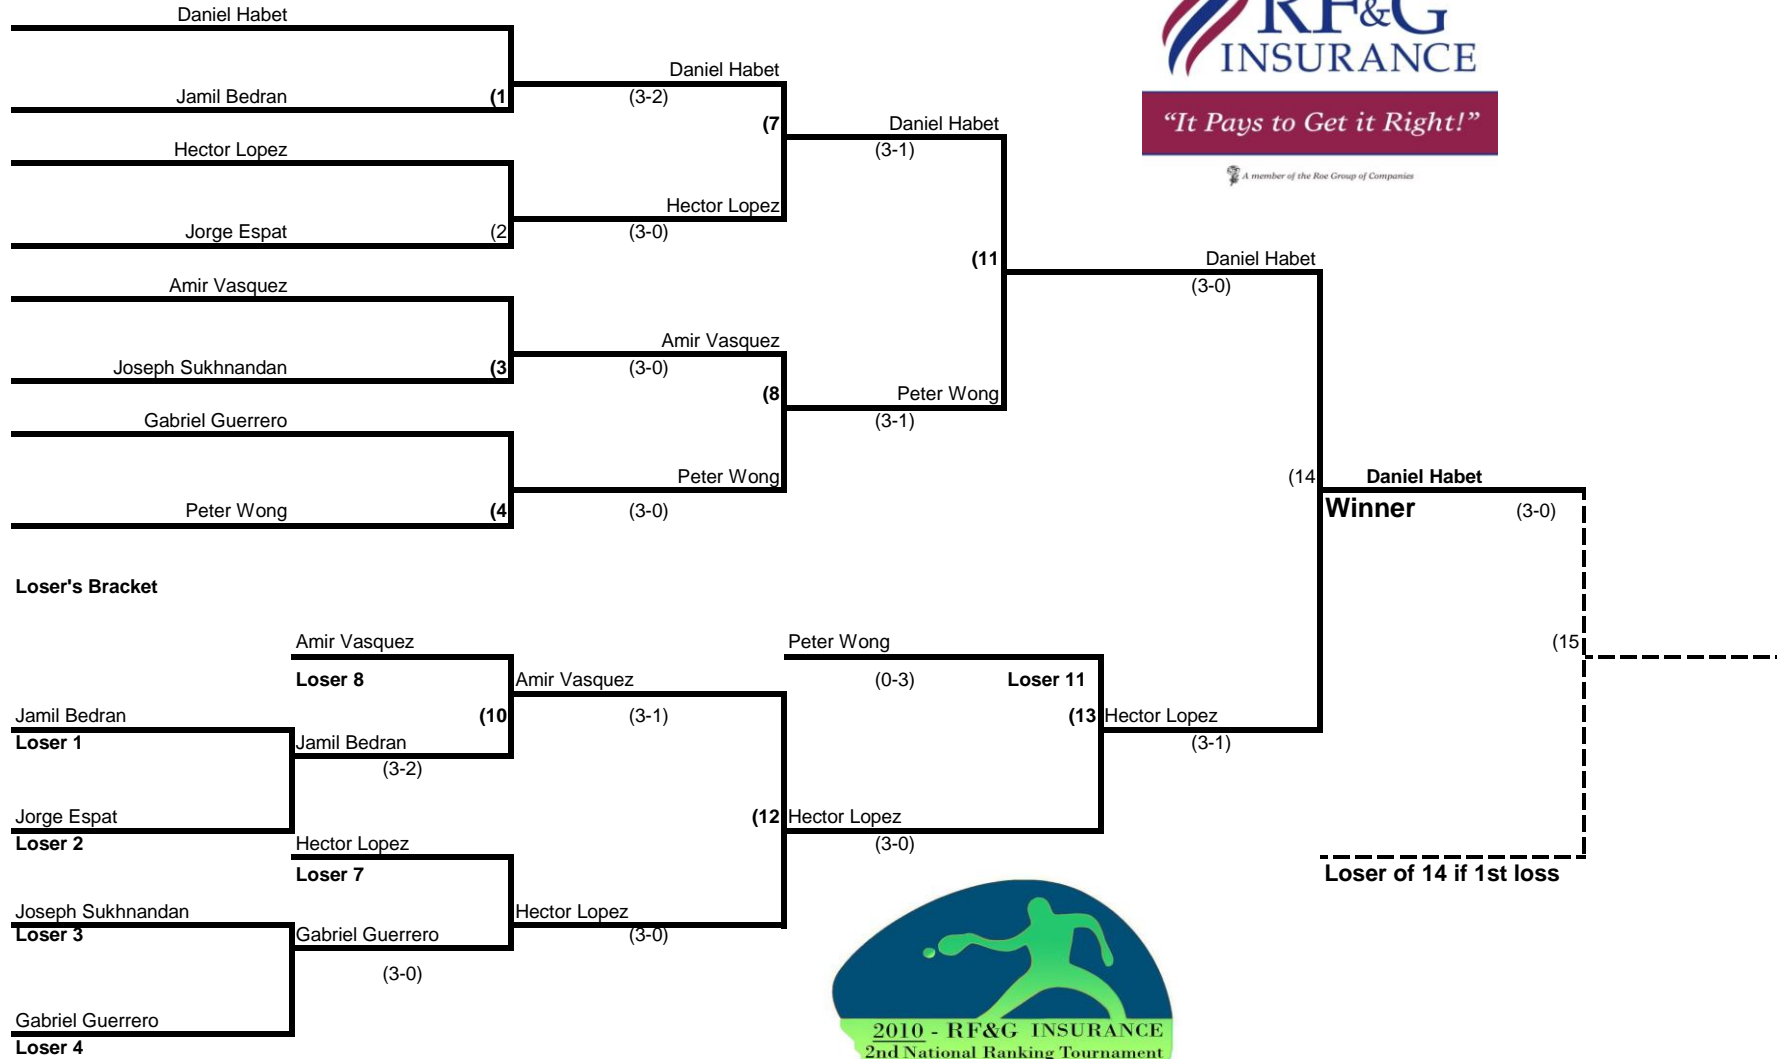

**DOUBLE ELIMINATION A - CATEGORY**

*"It Pays to Get it Right!"*

A member of the Roe Group of Companies

## B- CATEGORY - DOUBLE ELIMINATION

*"It Pays to Get it Right!"*

A member of the Rsc Group of Companies

# DOUBLE ELIMINATION C - CATEGORY

*"It Pays to Get it Right!"*

A member of the Roe Group of Companies

## Loser's Bracket