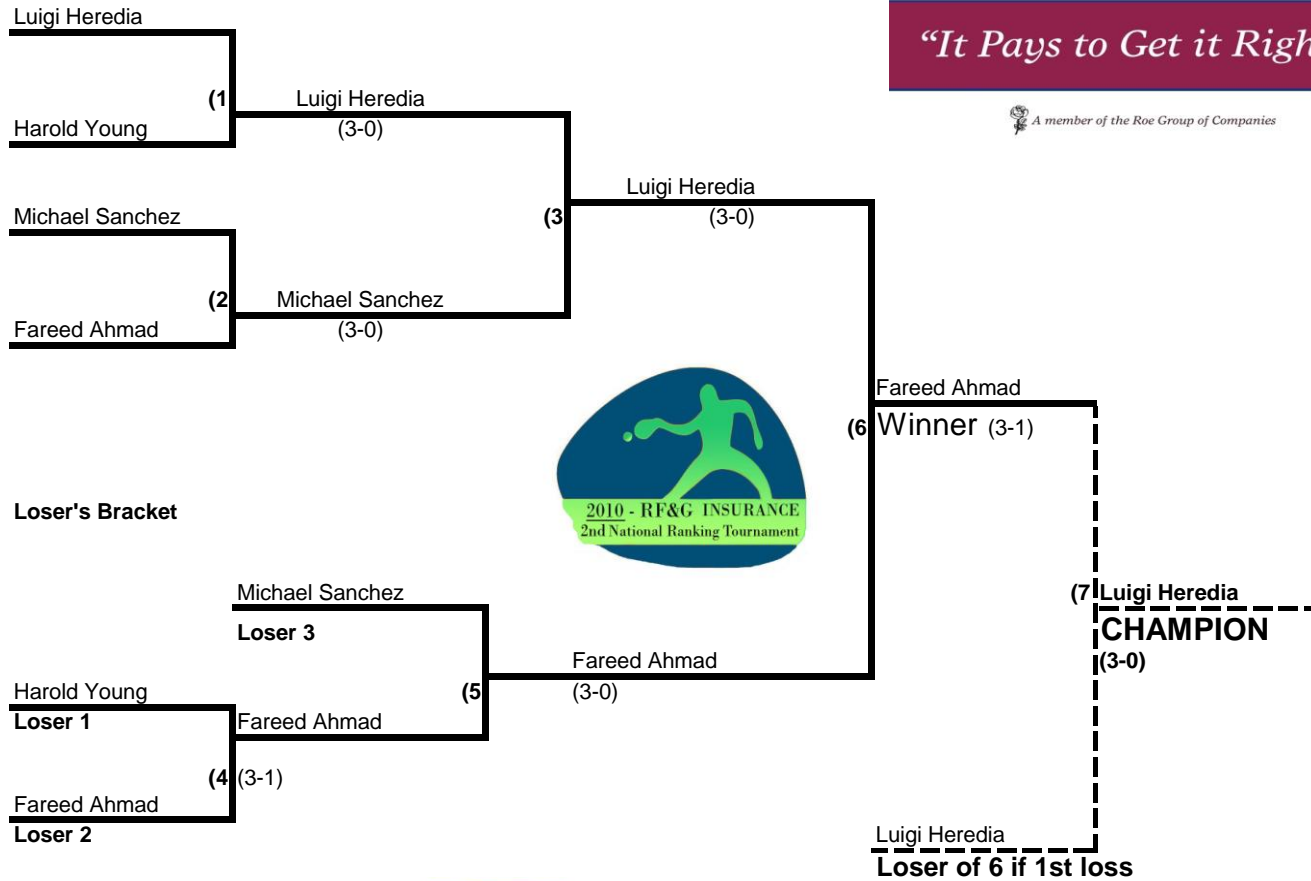

## B- CATEGORY - DOUBLE ELIMINATION

*"It Pays to Get it Right!"*

A member of the Rsc Group of Companies

# DOUBLE ELIMINATION C - CATEGORY

*"It Pays to Get it Right!"*

A member of the Roe Group of Companies

# DOUBLE ELIMINATION 15UNDER-CADET

*"It Pays to Get it Right!"*

A member of the Roe Group of Companies

## Loser's Bracket