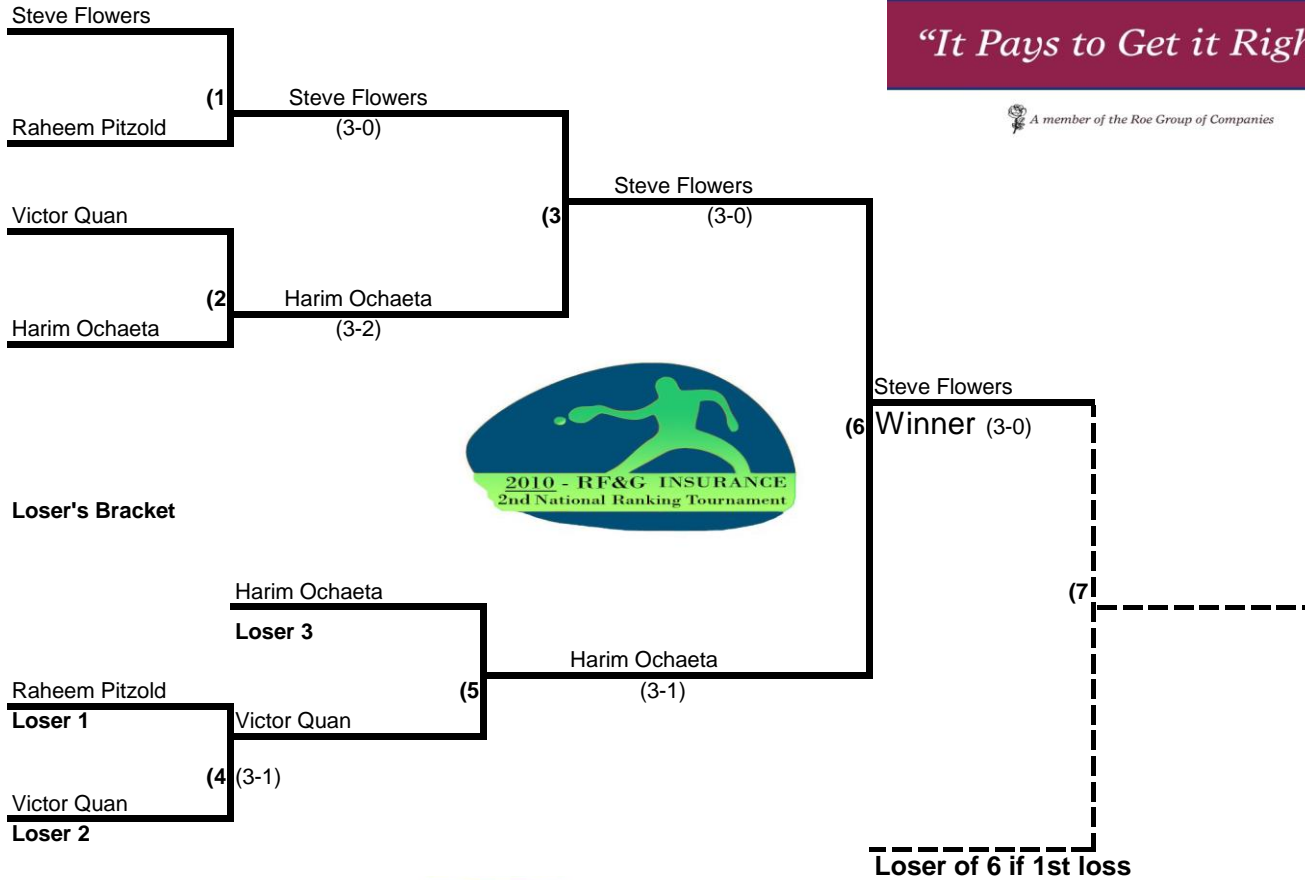

# DOUBLE ELIMINATION C - CATEGORY

*"It Pays to Get it Right!"*

A member of the Roe Group of Companies

# DOUBLE ELIMINATION 15UNDER-CADET

*"It Pays to Get it Right!"*

A member of the Roe Group of Companies

## Loser's Bracket