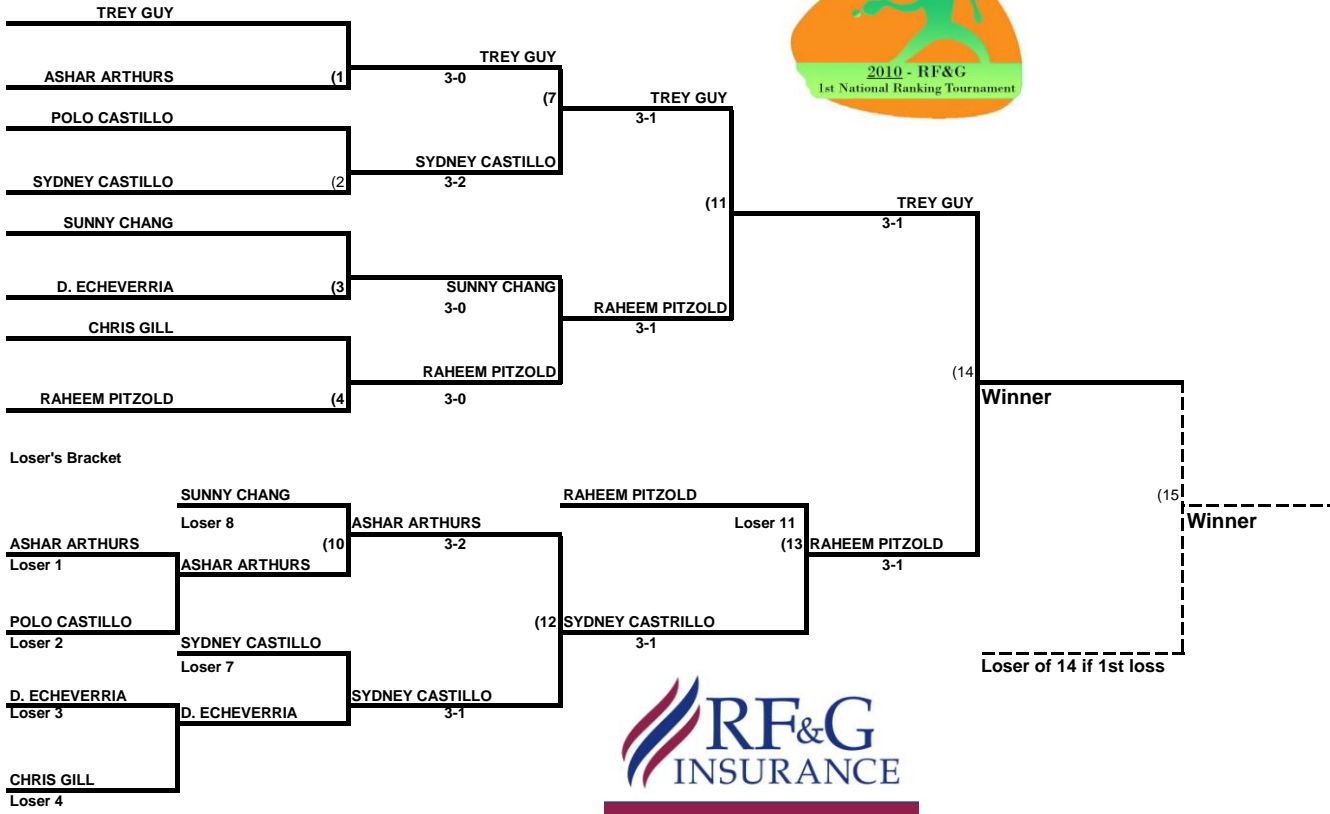

DOUBLE ELIMINATION 8 PLAYERS

"It Pays to Get it Right!"

A member of the Blue Group of Companies