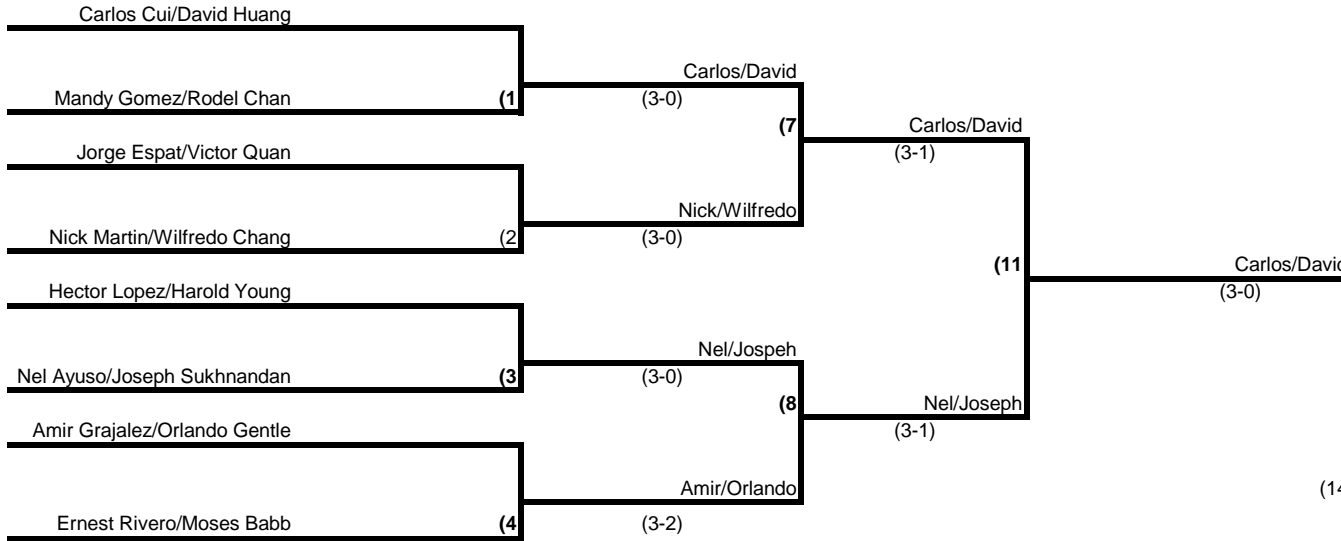

GRACE - STRONG & WEAK DOUBLE ELIMINATION COMPETITION

Loser's Bracket